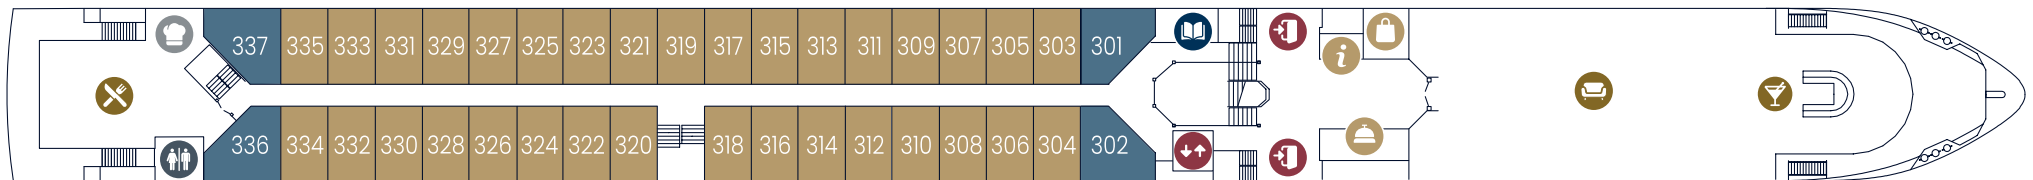

MS Anesha

Deckplan | Deck plan

Sonnendeck | Sun deck

Orion Deck | Orion Deck No. 300

Saturn Deck | Saturn Deck No. 200

Neptun Deck | Neptune Deck No. 100

Legende

- Eingang
- Aufzug
- Rezeption
- Travel Desk
- Bordshop
- Restaurant
- Bar
- Bistro
- Panoramassalon
- Pool
- Fitness
- Golf
- Bibliothek
- Wellness
- WC
- Küche
- Steuerhaus
- Besatzung
- Zweitbettkabine¹
- Zweitbettkabine²
- Dreibettkabine¹
- Junior Suite¹

Key

- Entrance
- Elevator
- Reception Desk
- Travel Desk
- Bordshop
- Restaurant
- Bar
- Bistro
- Panorama Salon
- Pool
- Fitness
- Golf
- Reading Corner
- Wellness
- Restrooms
- Kitchen
- Wheelhouse
- Crew
- Double Cabin¹
- Double Cabin²
- Triple Cabin¹
- Junior Suite¹