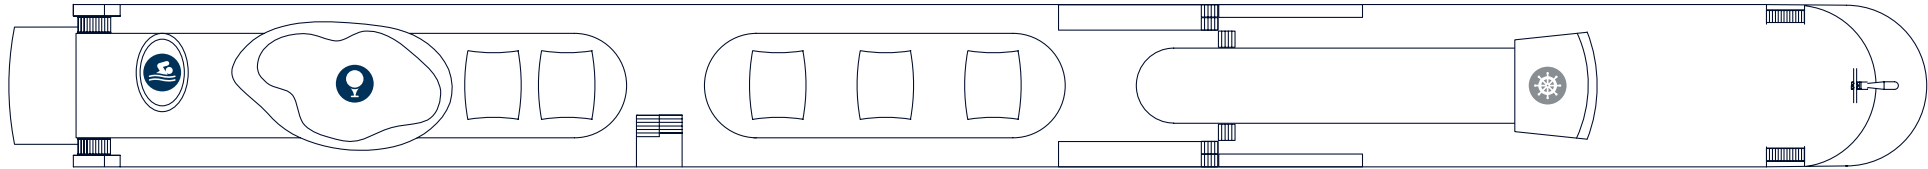

MS Anesha

Deckplan | Deck plan

Sonnendeck | Sun deck

Orion Deck | Orion Deck No. 300

Saturn Deck | Saturn Deck No. 200

Neptun Deck | Neptune Deck No. 100

Legende

- Eingang
- Aufzug
- Rezeption
- Travel Desk
- Bordshop
- Restaurant
- Bar
- Bistro
- Panoramassalon
- Pool
- Fitness
- Golf
- Bibliothek
- Wellness
- WC
- Küche
- Steuerhaus
- Besatzung
- Zweitbettkabine¹
- Zweitbettkabine²
- Dreibettkabine¹
- Junior Suite¹

Key

- Entrance
- Elevator
- Reception Desk
- Travel Desk
- Bordshop
- Restaurant
- Bar
- Bistro
- Panorama Salon
- Pool
- Fitness
- Golf
- Reading Corner
- Wellness
- Restrooms
- Kitchen
- Wheelhouse
- Crew
- Double Cabin¹
- Double Cabin²
- Triple Cabin¹
- Junior Suite¹